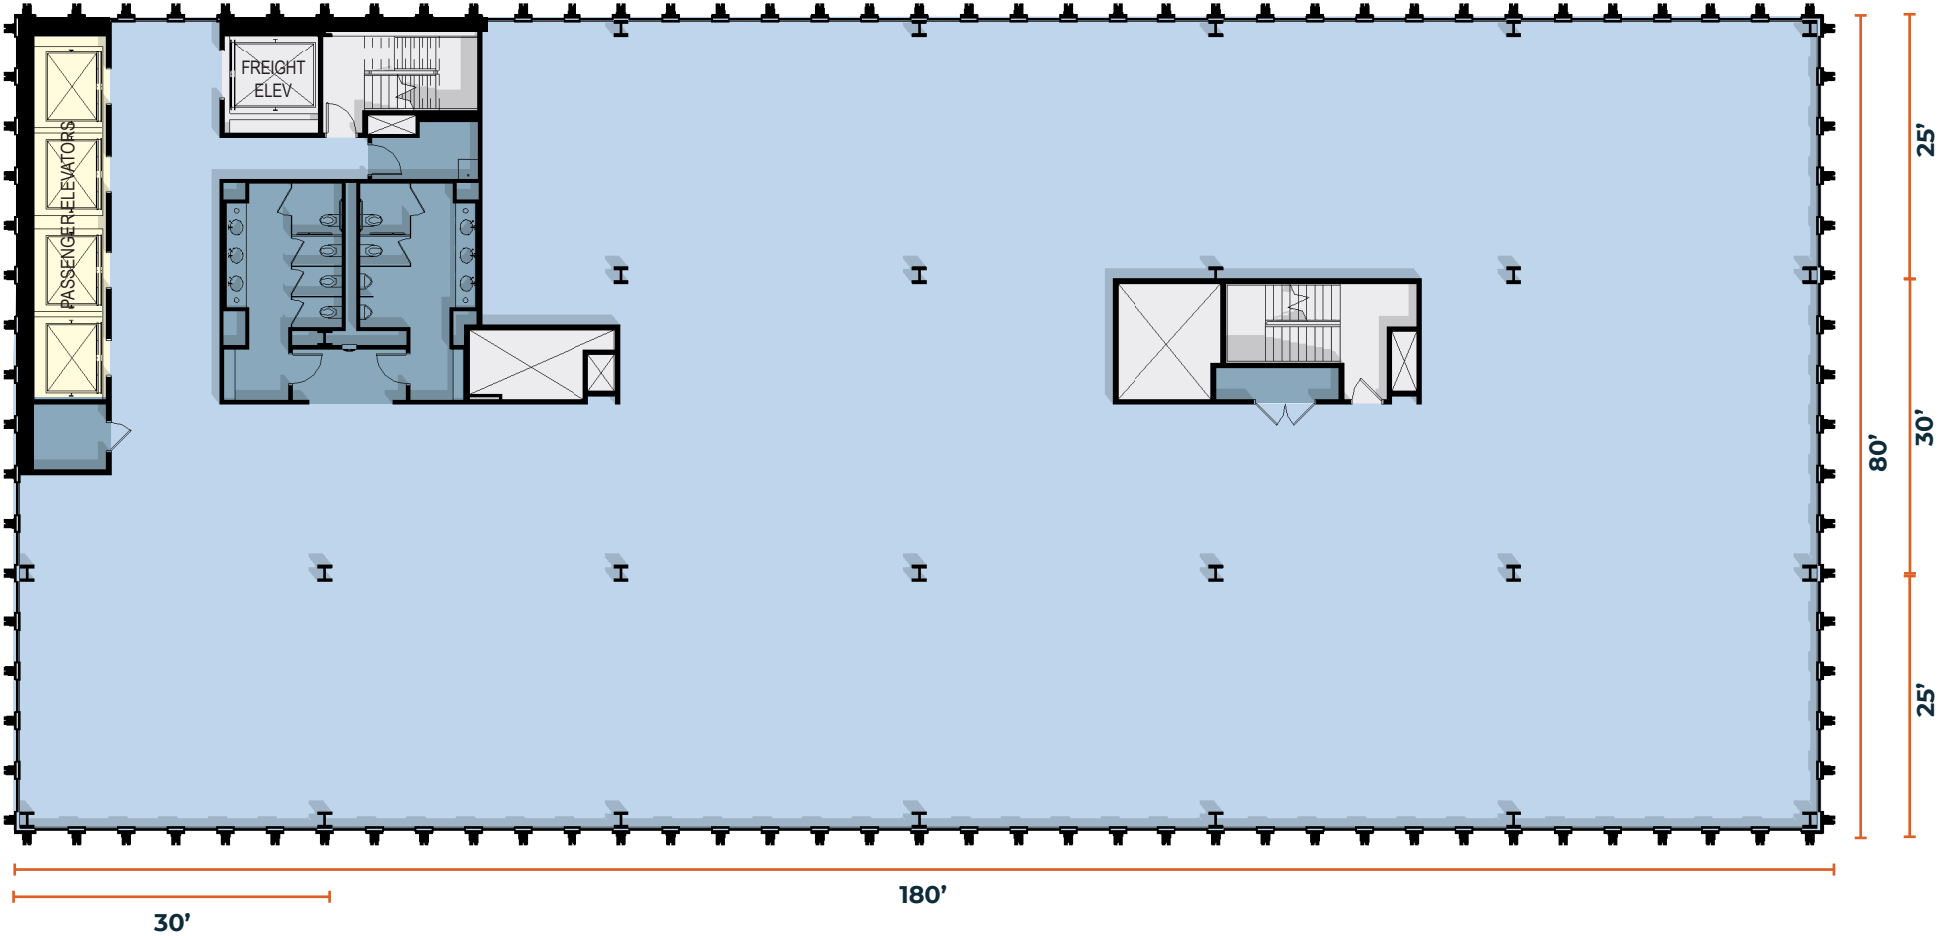

OFFICE PLANS | Single Tenant

Features

- ◊ 12'6" floor-to-floor height
- ◊ 9' finished ceiling height
- ◊ 5' planning module

OFFICE PLANS | Multi-Tenant

Features

- ◊ 12'6" floor-to-floor height
- ◊ 9' finished ceiling height
- ◊ 5' planning module